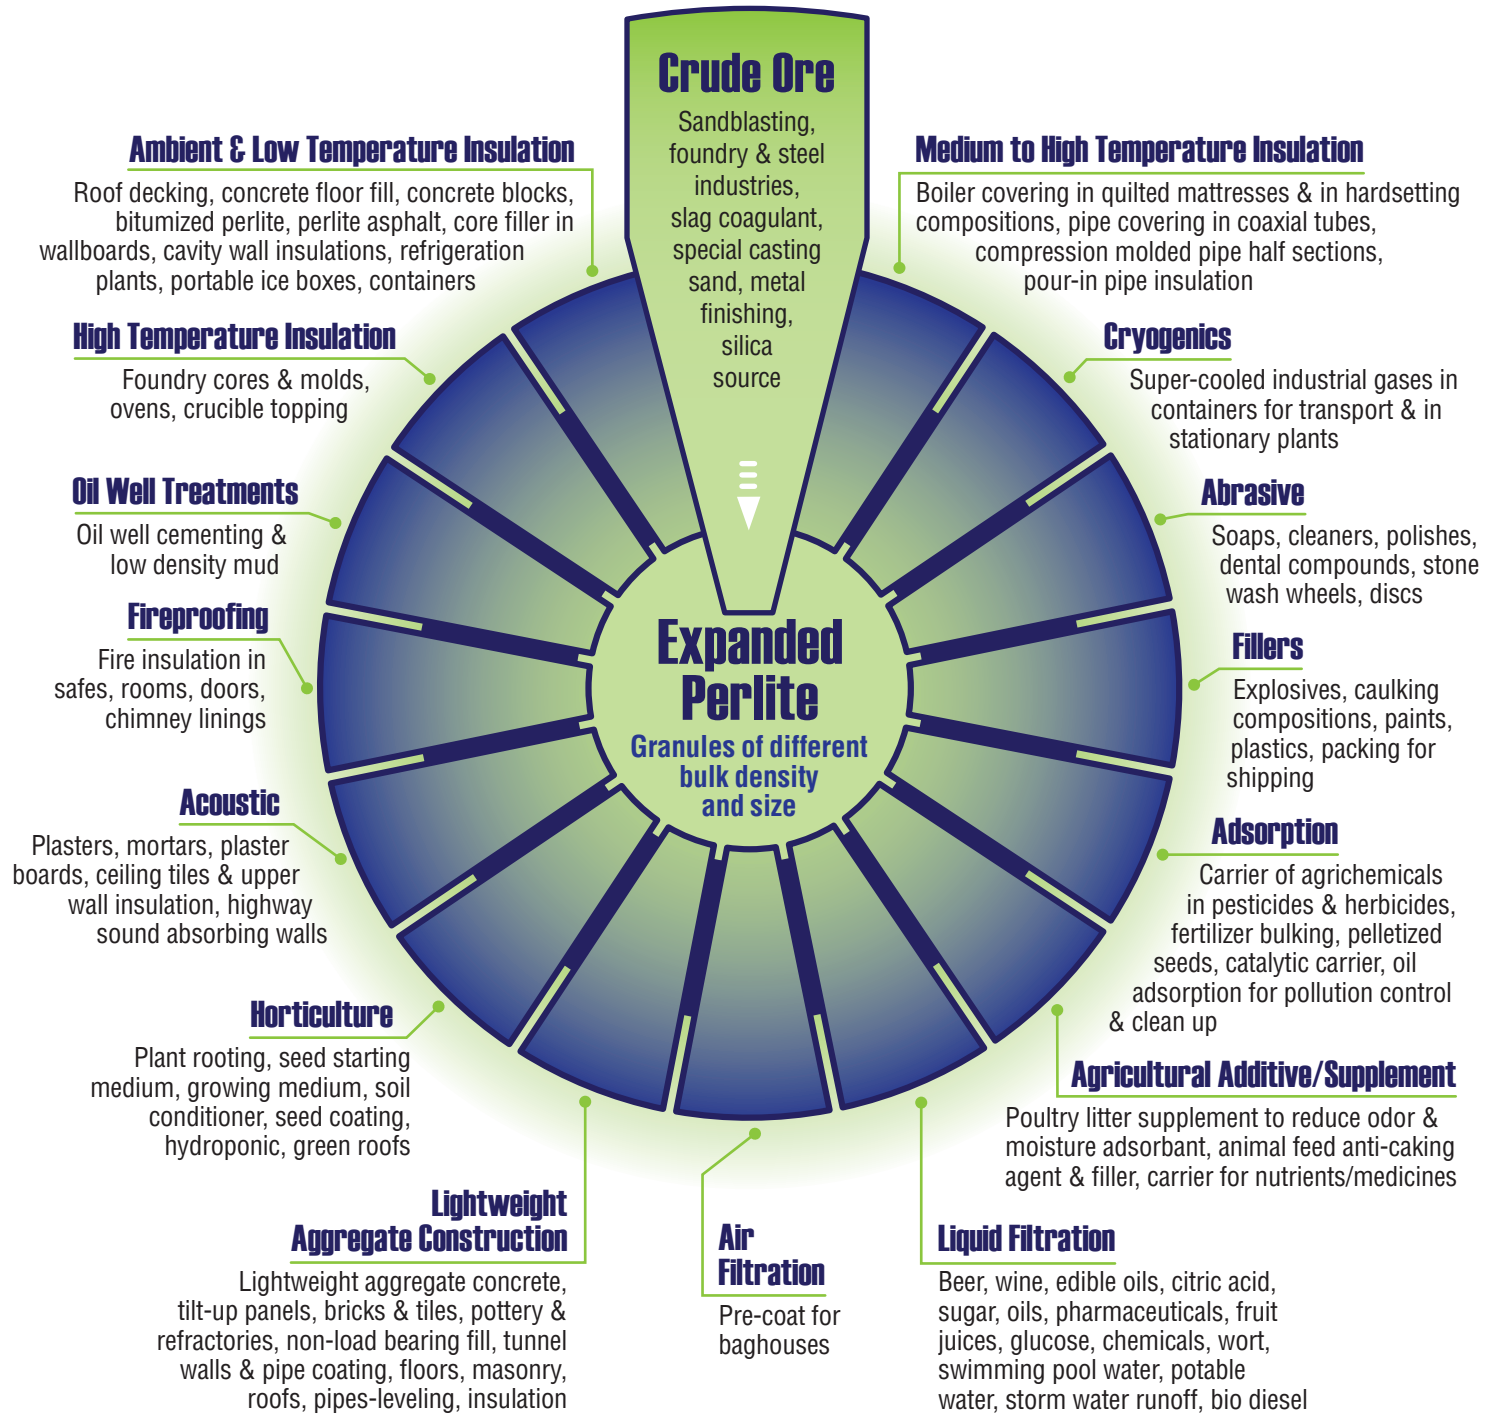

Applications of Perlite

the Versatile Mineral

Perlite Institute, Inc.

4305 North Sixth St. Suite A,
Harrisburg, PA 17110 • (717) 238-9723